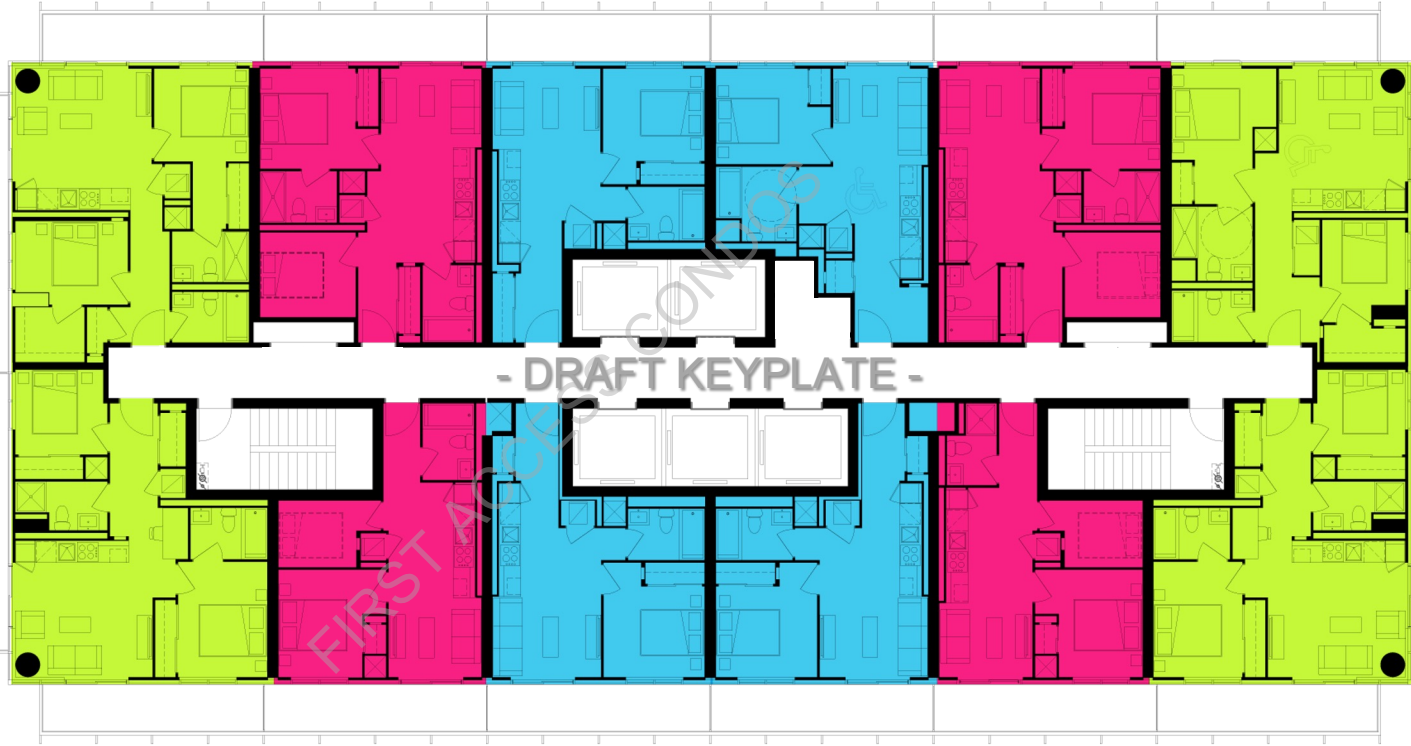

PICKERING CITY CENTRE

- 1 Bedroom
- 1 Bedroom + Den
- 2 Bedrooms

PCC Tower 1

2BED
700 SF

1BED+DEN
618 SF

1BED
500 SF

1BED
512 SF

1BED+DEN
618 SF

2BED
698 SF

2BED
698 SF

1BED+DEN
504 SF

1BED
491 SF

1BED
491 SF

1BED+DEN
496 SF

2BED
698 SF

Floorplans Are Subject to Change Without Notice